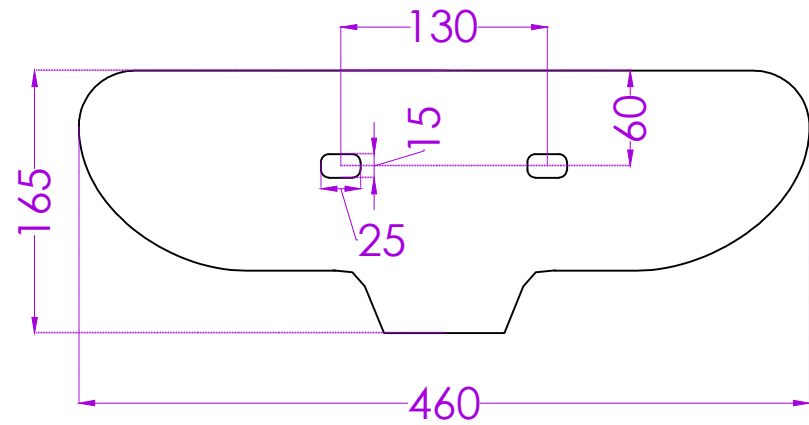

# FLORA P1315PW0102

## WASH BASIN

# JOHNSON

PLAN

BACK