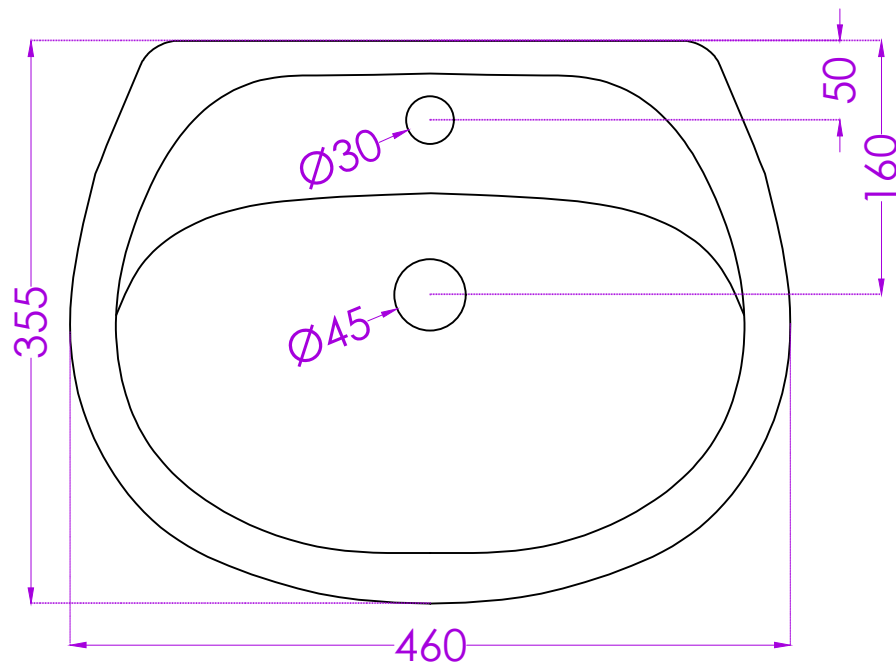

# FLORA P1315PW0102

## WASH BASIN

# JOHNSON

PLAN

BACK